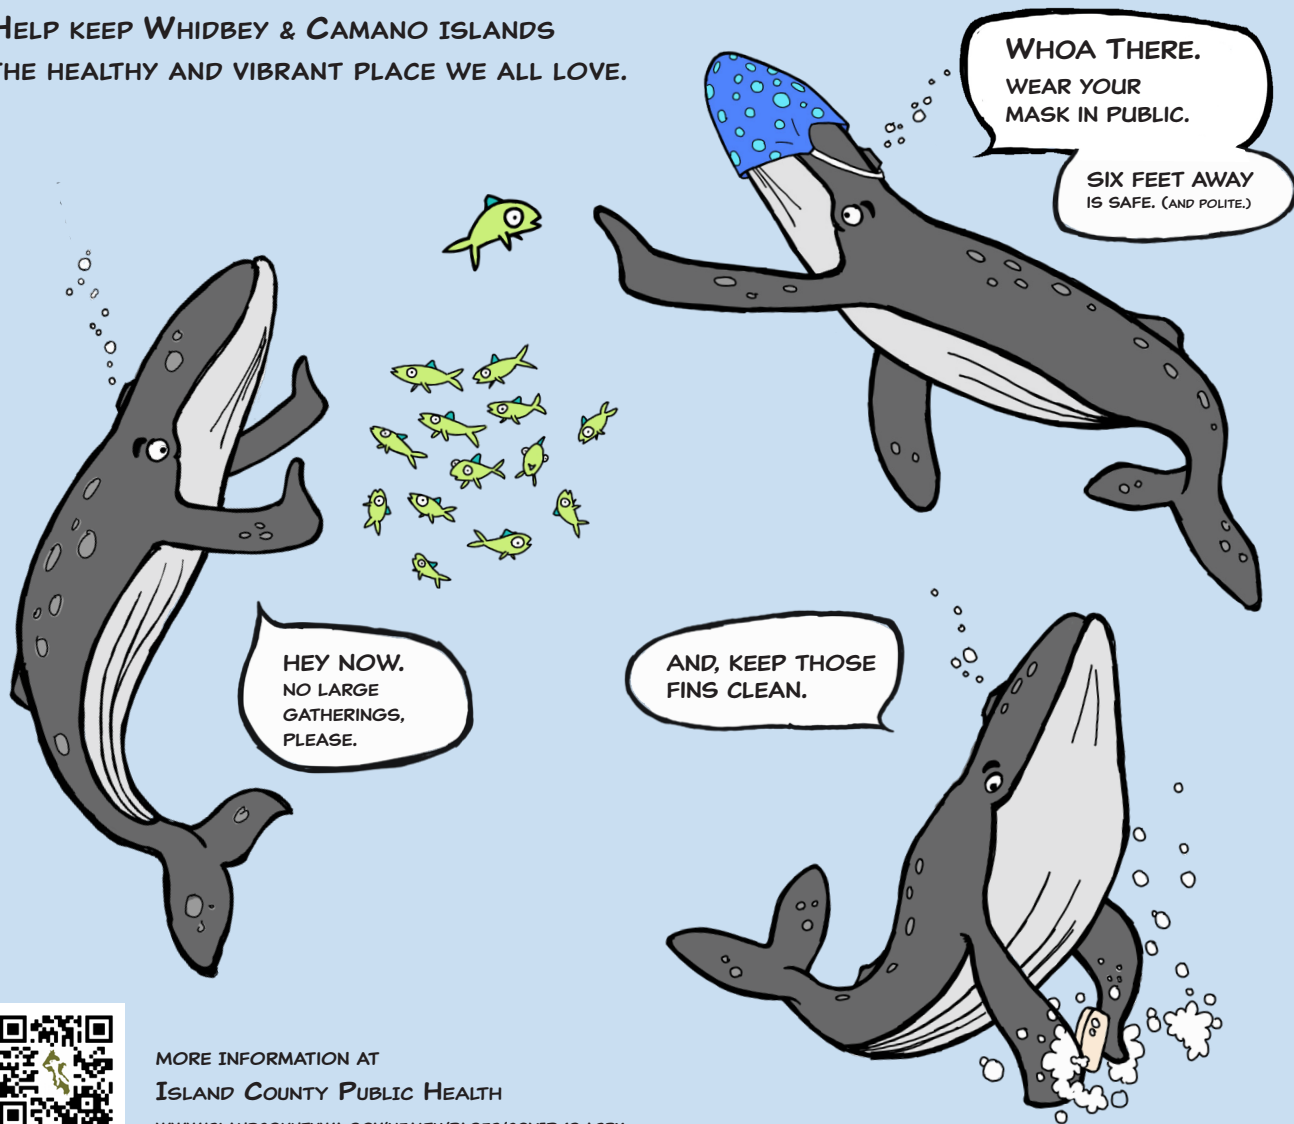

VISITING LANGLEY?

DO YOUR PART

BE MINDFUL WHILE VISITING.
HELP KEEP WHIDBEY & CAMANO ISLANDS
THE HEALTHY AND VIBRANT PLACE WE ALL LOVE.

MORE INFORMATION AT
ISLAND COUNTY PUBLIC HEALTH
WWW.ISLANDCOUNTYWA.GOV/HEALTH/PAGES/COVID-19.ASPX

Whidbey Camano
ISLANDS
WASHINGTON STATE, USA

Created in partnership
with the Island County
Public Health Department

THE SHORTEST DISTANCE TO FAR AWAY™

WHIDBEYCAMANOISLANDS.COM